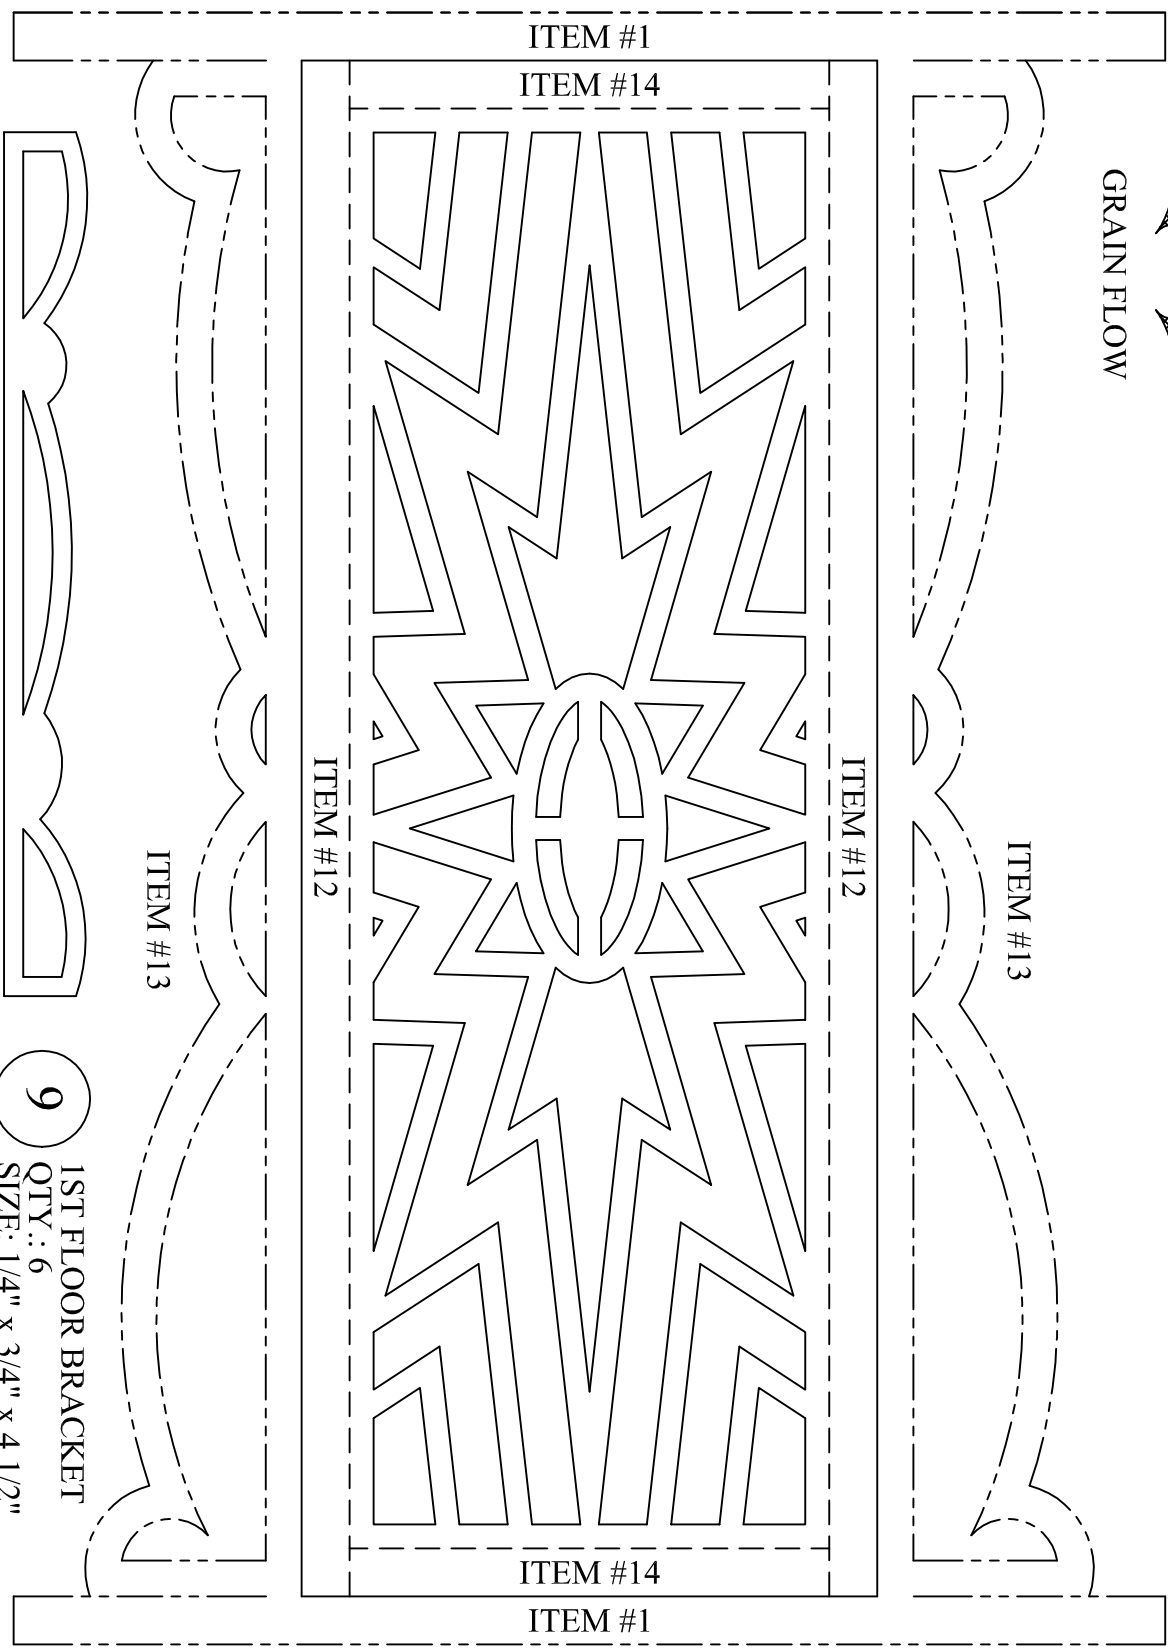

GRAIN FLOW

9 QTY.: 6
 SIZE: 1/4" x 3/4" x 4 1/2"

10 BODY FRONT
 QTY.: 1
 SIZE: 1/4" x 3" x 8"

11 BODY BACK
 QTY.: 1
 SIZE: 1/4" x 3" x 8"
 (NO CUTOUTS)

Designed By:
D. WILCKENS

Title:

Date:
12/25/12

Title:

THE WEBSITE 3 CLOCK

COPYRIGHT ©
ALL RIGHTS RESERVED

Scale:

FULL

Drawing #:

WW-0566

Sheet 4 of 10

Wilckens Woodworking
 Network Designs